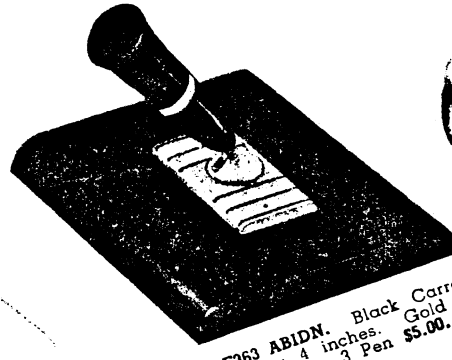

F383 ABIGH. Pedrara Onyx. 2 1/2 x 3 1/2 inches. Gold trim. With No. 3 Pen $5.00.

F363 ABIDN. Black Carrara. 3 1/4 x 4 inches. Gold trim. With No. 3 Pen $5.00.